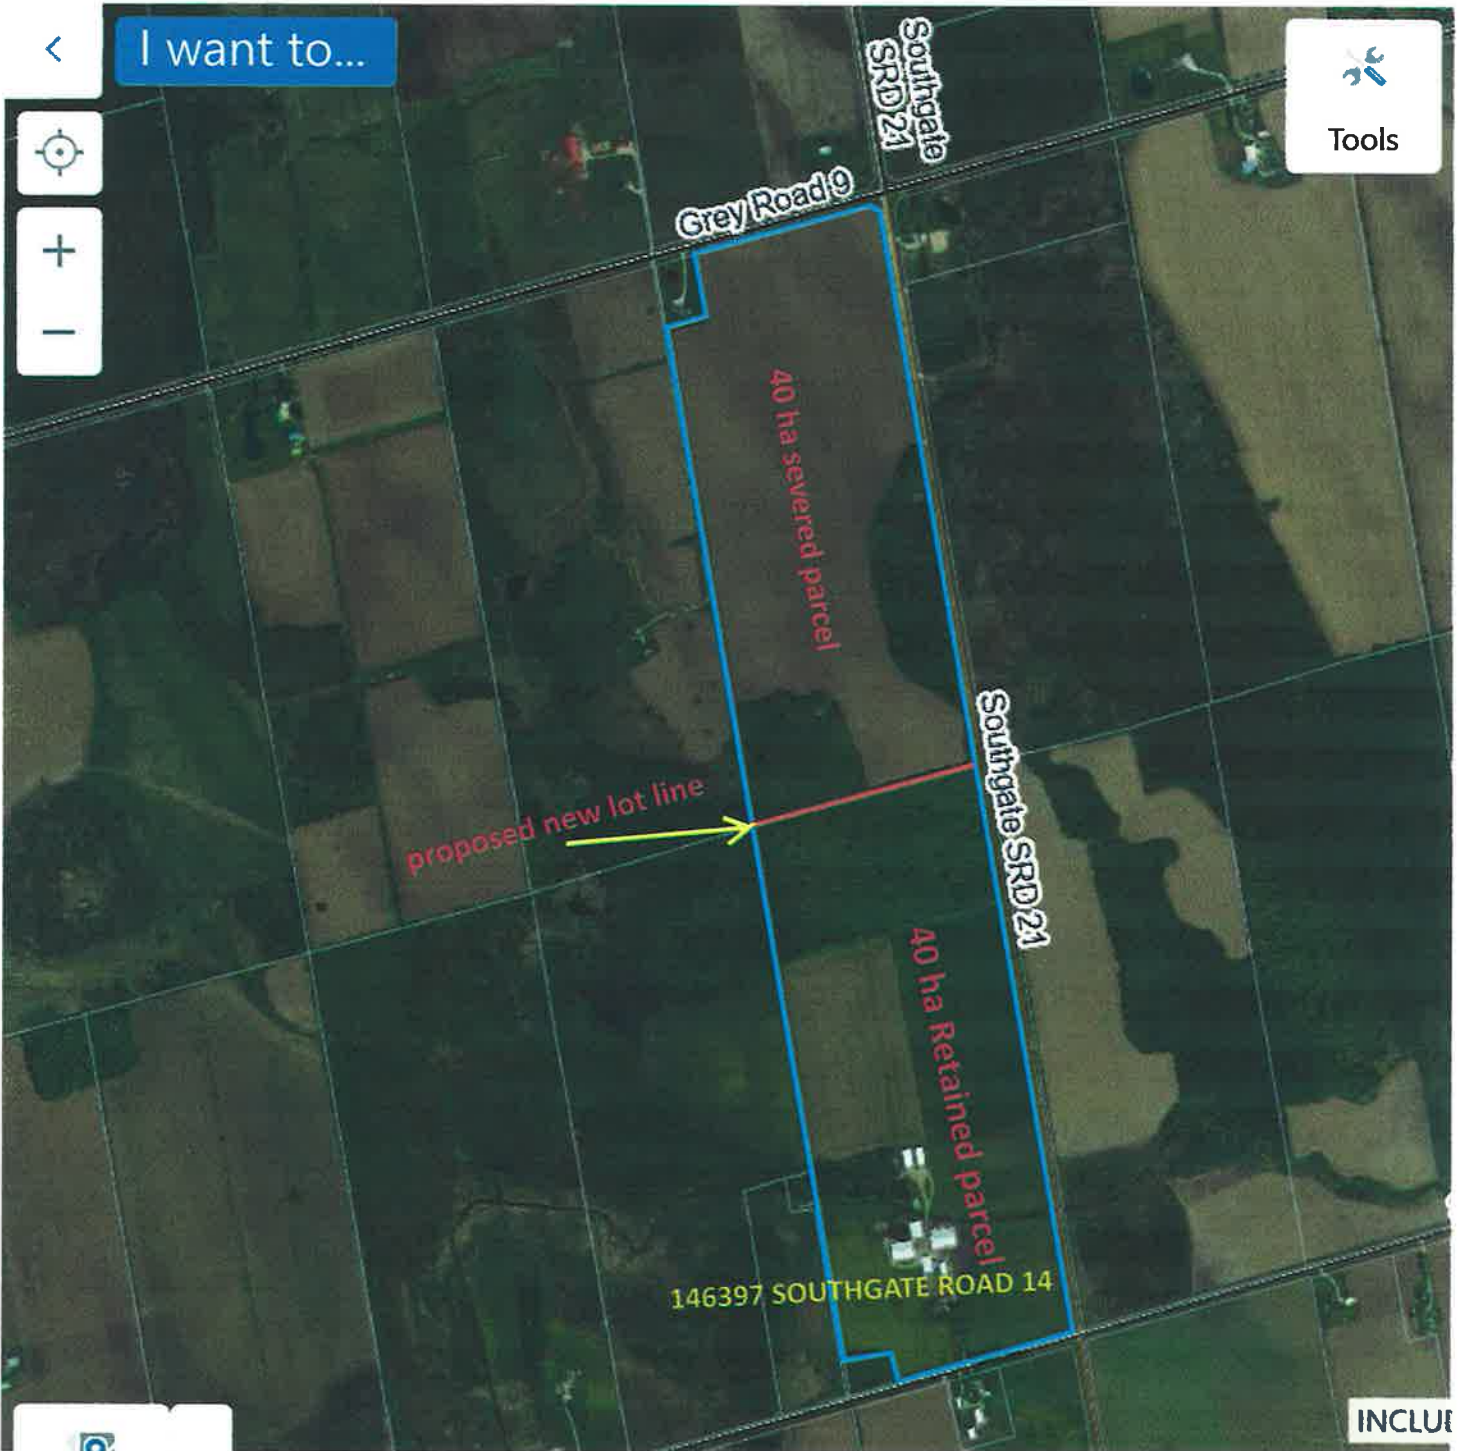

I want to...

Map navigation controls:

- Home/Location icon
- Zoom In (+) icon
- Zoom Out (-) icon

Tools

- Tools icon (wrench and screwdriver)

Aerial Im...

Metres (UTM 17N) ▲

X 546106.98739
Y 4886214.77220

1:500

[Help](#) [Terms of Use](#) [Feedback](#) [Grey County](#)