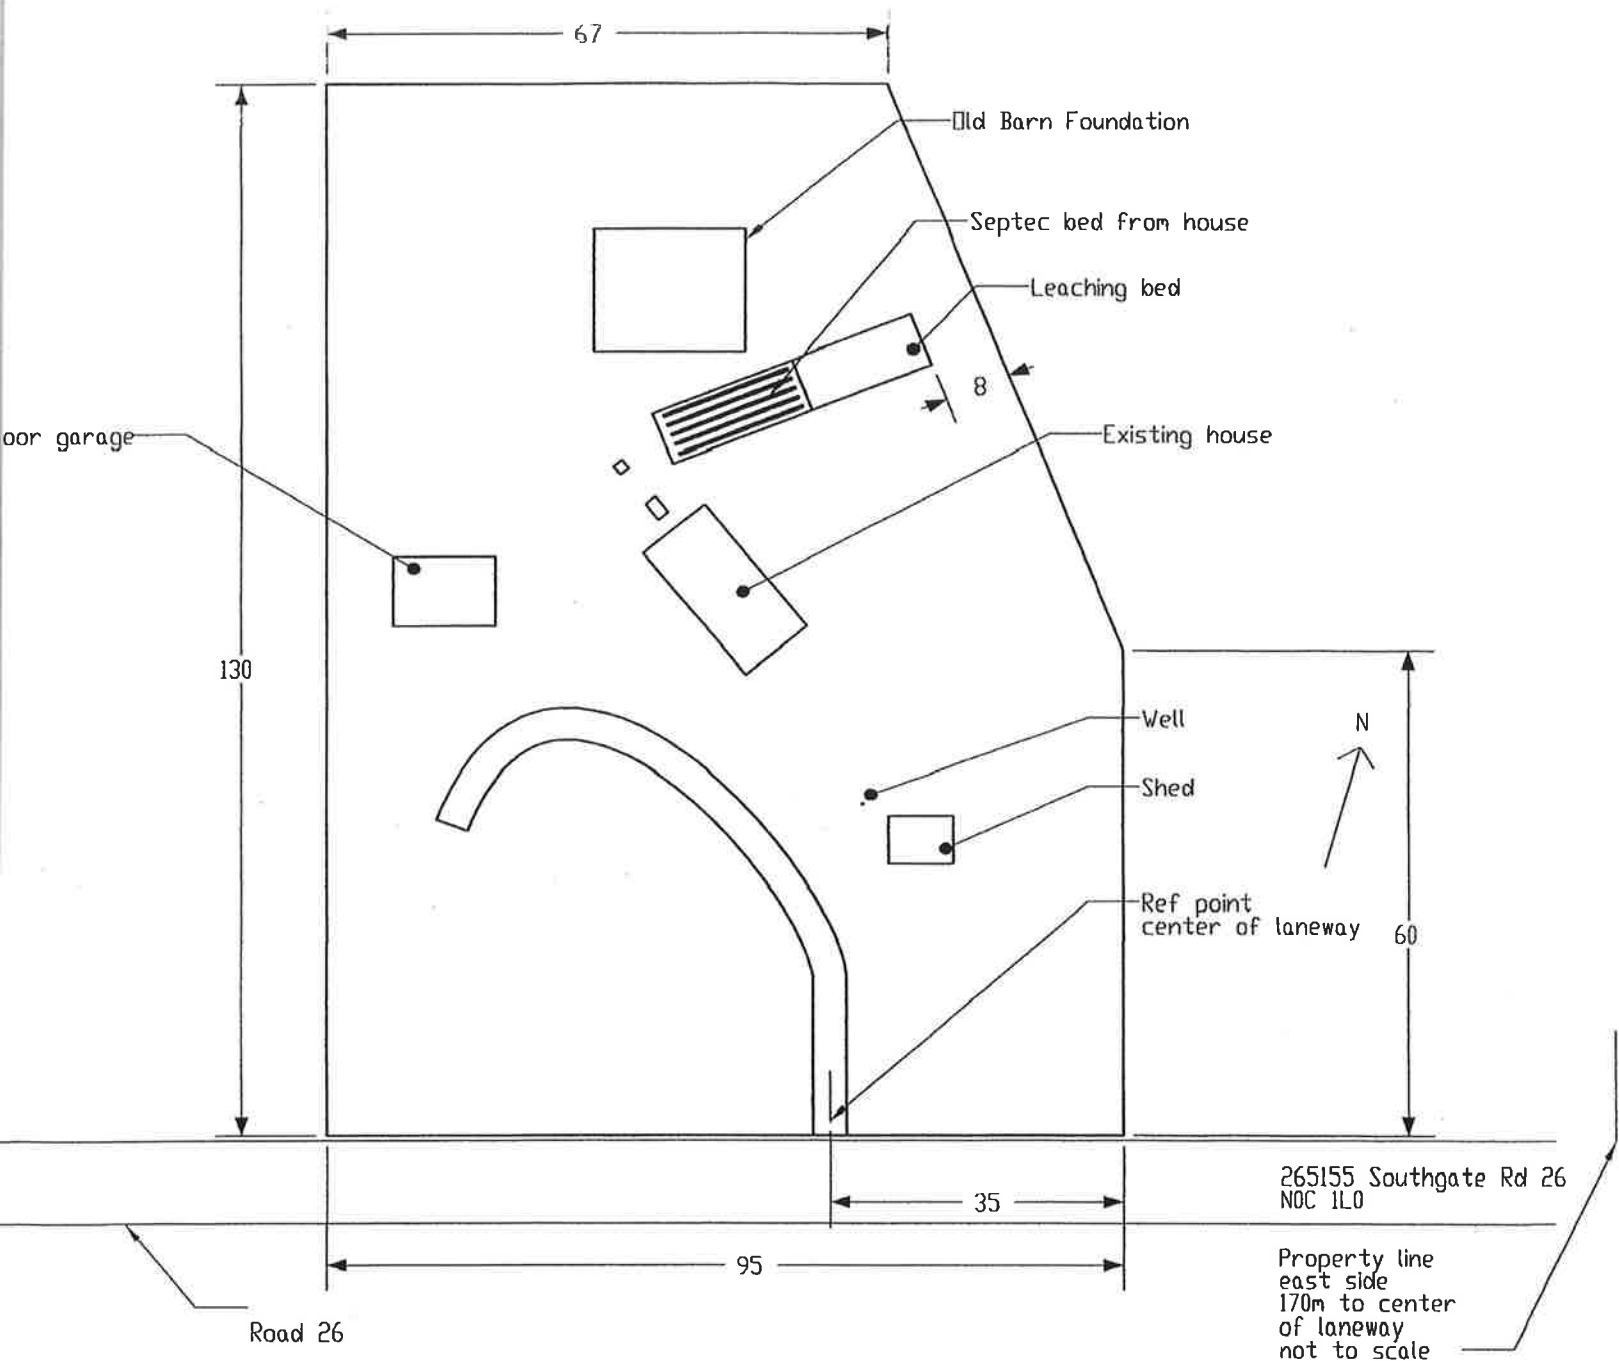

Agricultural Severance
 265155 Southgate Road 29
 Southgate N0C 110
 Severance of existing house and out buldng
 Total - 1.137 hectares
 95 x 130 deep
 Note: ref from center of laneway

Detail Drawing of severance
 Severance 1.137 Hectars
 95 m x 130 deep (see detail in drawing)
 address :26 5155 Southgate Road 26 Southgate NOC 1L0 Ontario