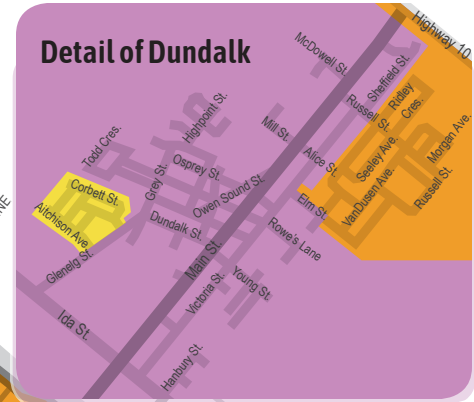

### DECEMBER

	S	M	T	W	T	F	S
						1	2
CG	3	4	5	6	7	8	9
CR	10	11	12	13	14	15	16
CG	17	18	19	20	21	22	23
CR	24	25	26	27	28	29	30

Not sure where it goes? Go to [www.SortSouthgate.ca](http://www.SortSouthgate.ca) to find out!

# Collection Zones

See reverse for schedule and holiday interruptions.

ZONE  
1
ZONE  
2
ZONE  
3
ZONE  
4
●  
transfer  
station

**Egremont Transfer Station**  
 413018 Southgate Sdrd 41, Egremont  
 Wednesday 10am - 3pm  
 Saturday 9am - 1pm