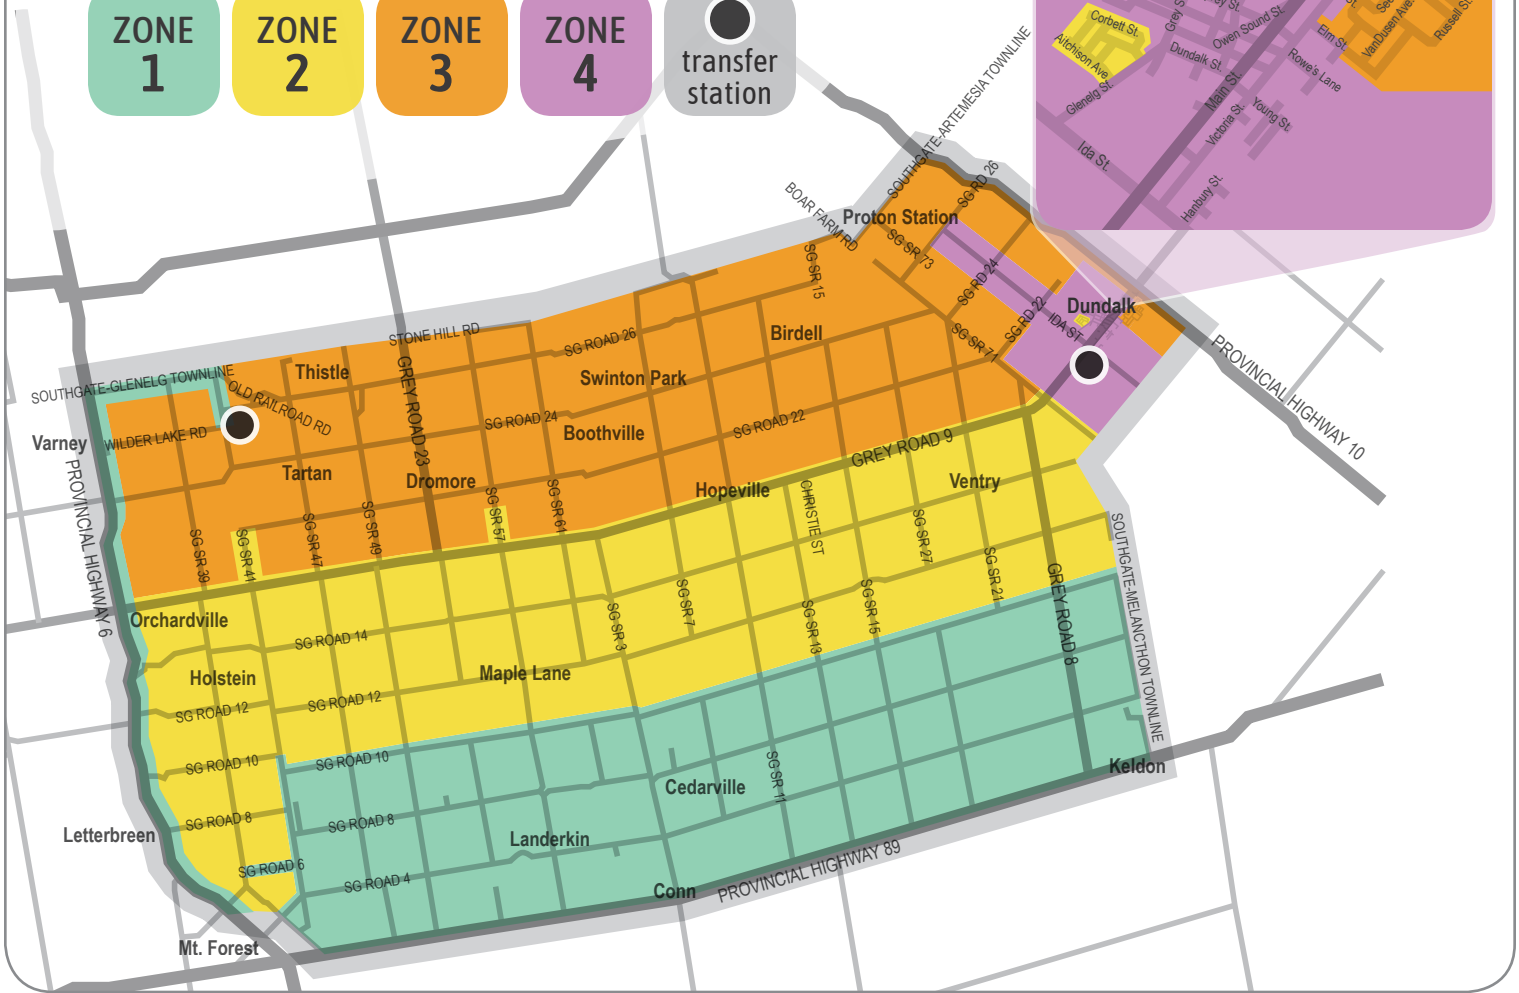

### NOVEMBER

	S	M	T	W	T	F	S
CR				1	2	3	4
CG	5	6	7	8	9	10	11
CR	12	13	14	15	16	17	18
CG	19	20	21	22	23	24	25
CR	26	27	28	29	30		

### DECEMBER

	S	M	T	W	T	F	S
						1	2
CG	3	4	5	6	7	8	9
CR	10	11	12	13	14	15	16
CG	17	18	19	20	21	22	23
CR	24	25	26	27	28	29	30

Not sure where it goes? Go to [www.SortSouthgate.ca](http://www.SortSouthgate.ca) to find out!

# Collection Zones

See reverse for schedule and holiday interruptions.

ZONE  
1
ZONE  
2
ZONE  
3
ZONE  
4
●  
transfer  
station

**Egremont Transfer Station**  
 413018 Southgate Sdrd 41, Egremont  
 Wednesday 10am - 3pm  
 Saturday 9am - 1pm

haz  
bin May Jun Jul | Nov Dec Jan

**Dundalk Transfer Station**  
 752178 Ida St. South, Dundalk  
 Tuesday 10am - 3pm  
 Thursday\* 10am - 3pm (\*April & May only)  
 Saturday 9am - 1pm

haz  
bin Feb Mar Apr | Aug Sept Oct